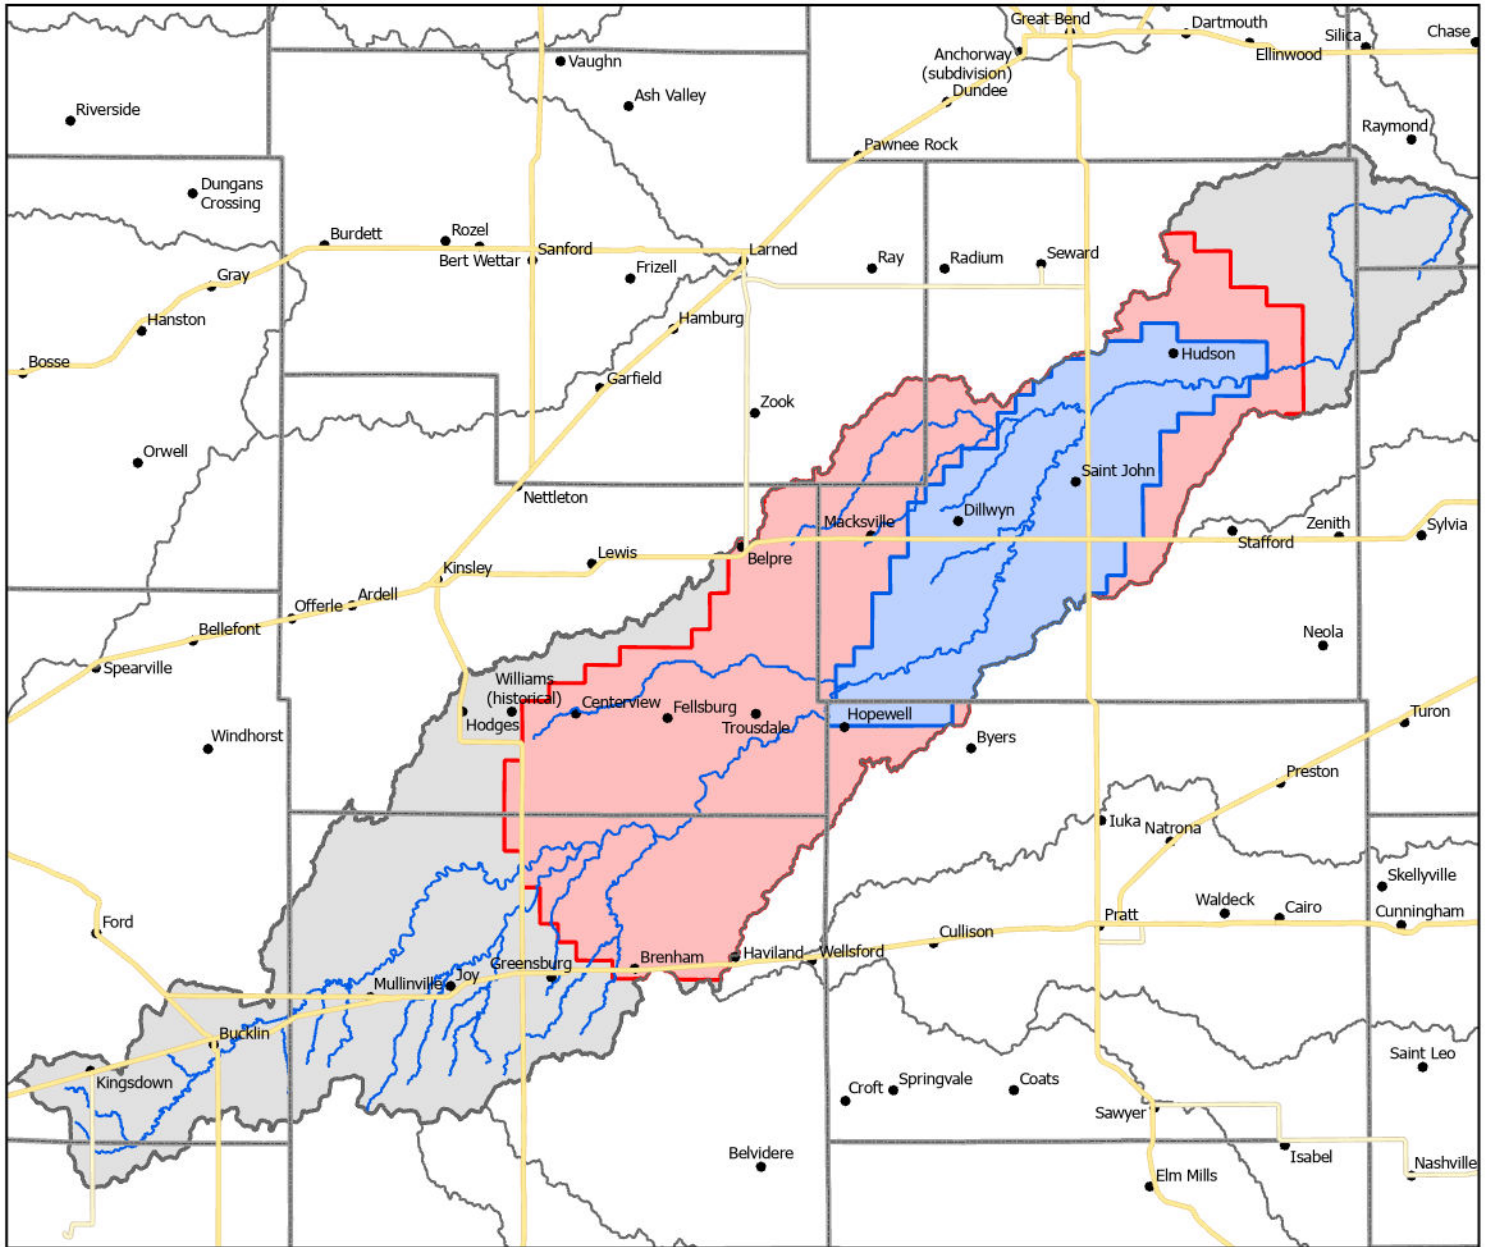

# Rattlesnake Creek Subbasin WTAP

Kansas Department of Agriculture  
Division of Water Resources  
February 9, 2026