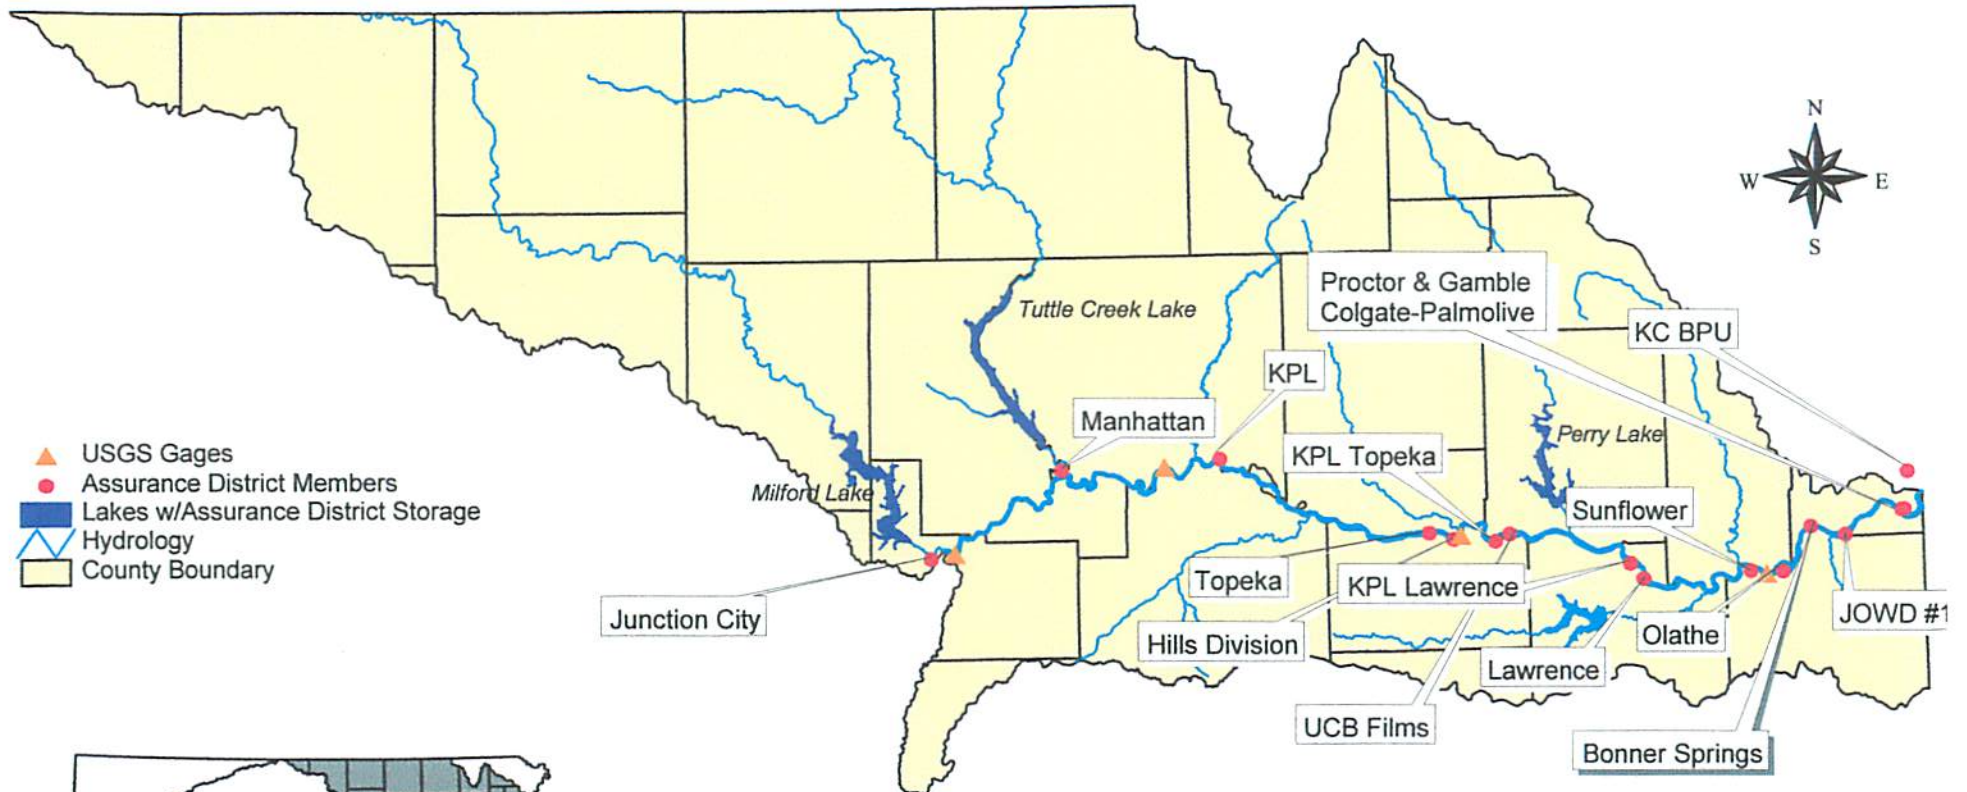

# Kansas River Water Assurance District

DATA SOURCES:  
 Political Boundaries: KGS/KCDB  
 Basin Boundaries: KWO/NRCS  
 Hydrology: EPA RF 1  
 Assurance District: KWO

This map intended for planning purposes only.  
 Kansas Water Office  
 October, 2001