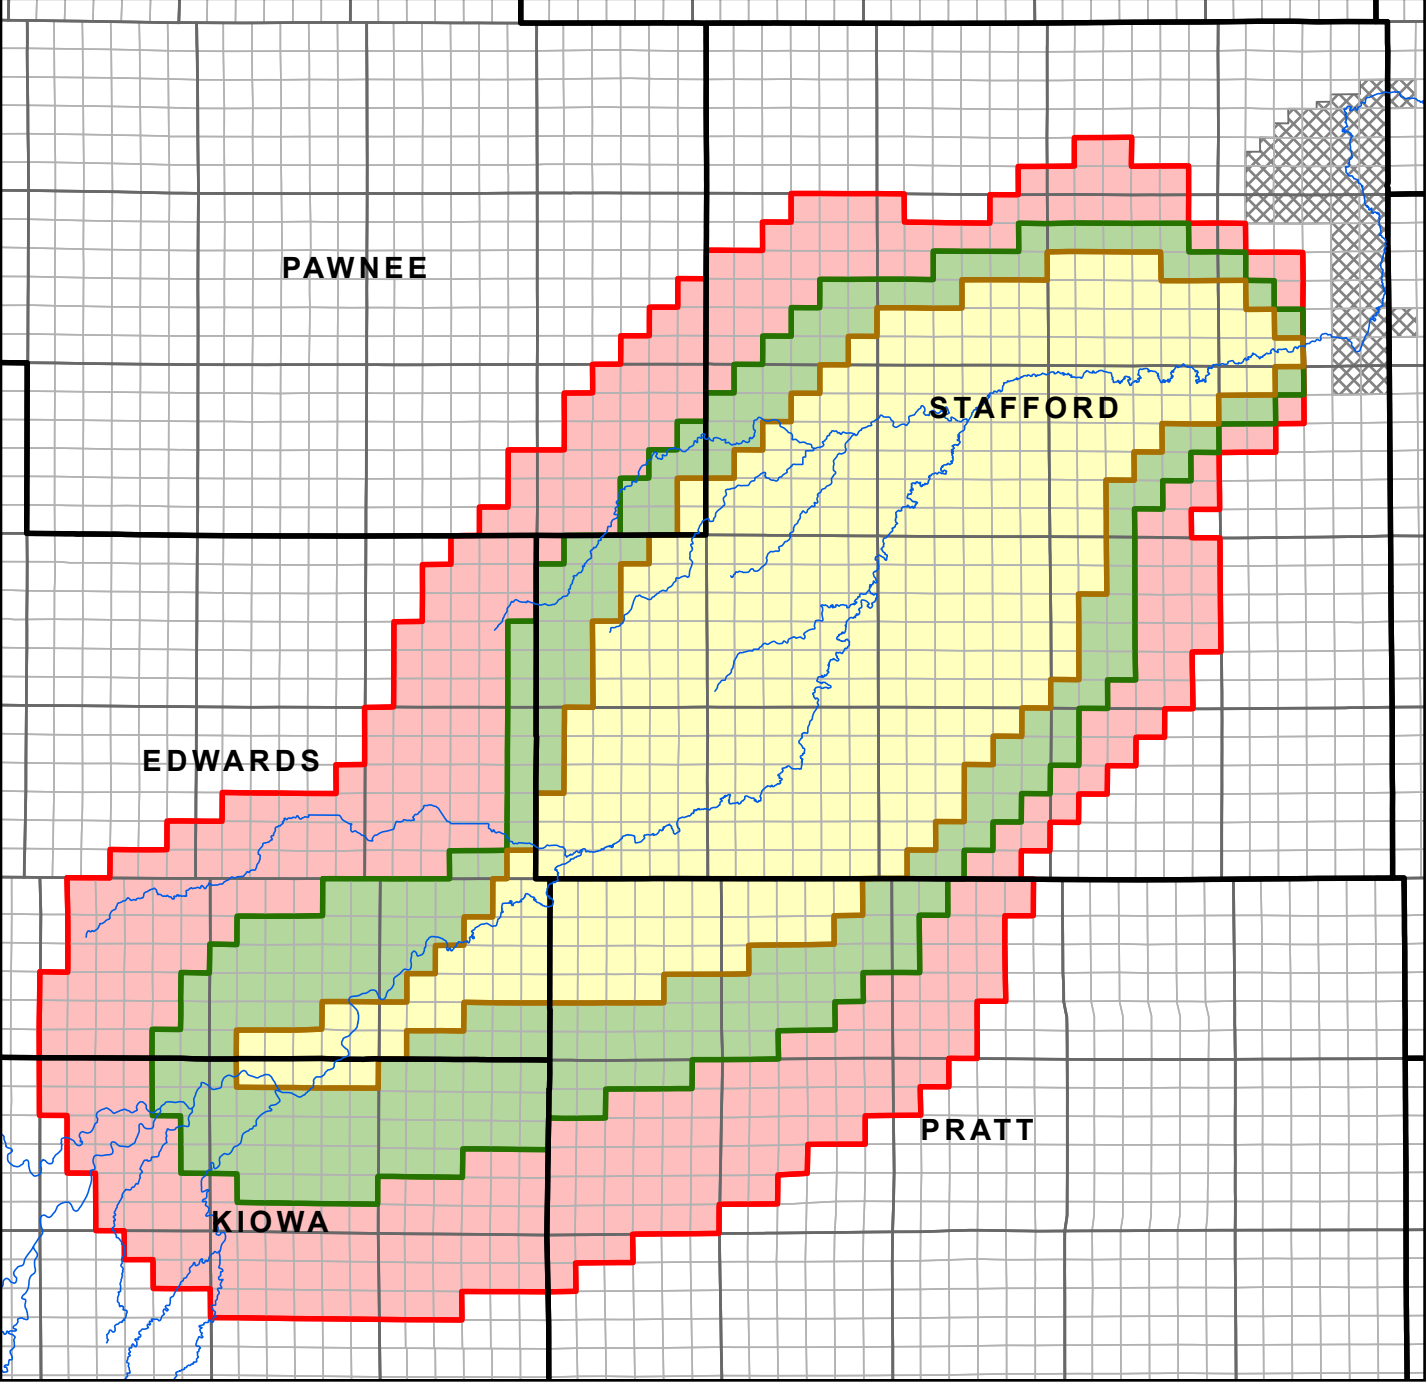

Quivira National Wildlife Refuge (NWR) Impairment Administration Zones

18W 17W 16W 15W 14W 13W 12W 11W

21S
22S
23S
24S
25S
26S
27S
28S

-  Zone C (2020)
-  Zone B (2021)
-  Zone A (2022)
-  Quivira NWR
-  Rattlesnake Creek and Tributaries

Section Number Key

6	5	4	3	2	1
7	8	9	10	11	12
18	17	16	15	14	13
19	20	21	22	23	24
30	29	28	27	26	25
31	32	33	34	35	36

0 6 12 18 Miles

Kansas Department of Agriculture
Division of Water Resources
Map Date: September 23, 2019